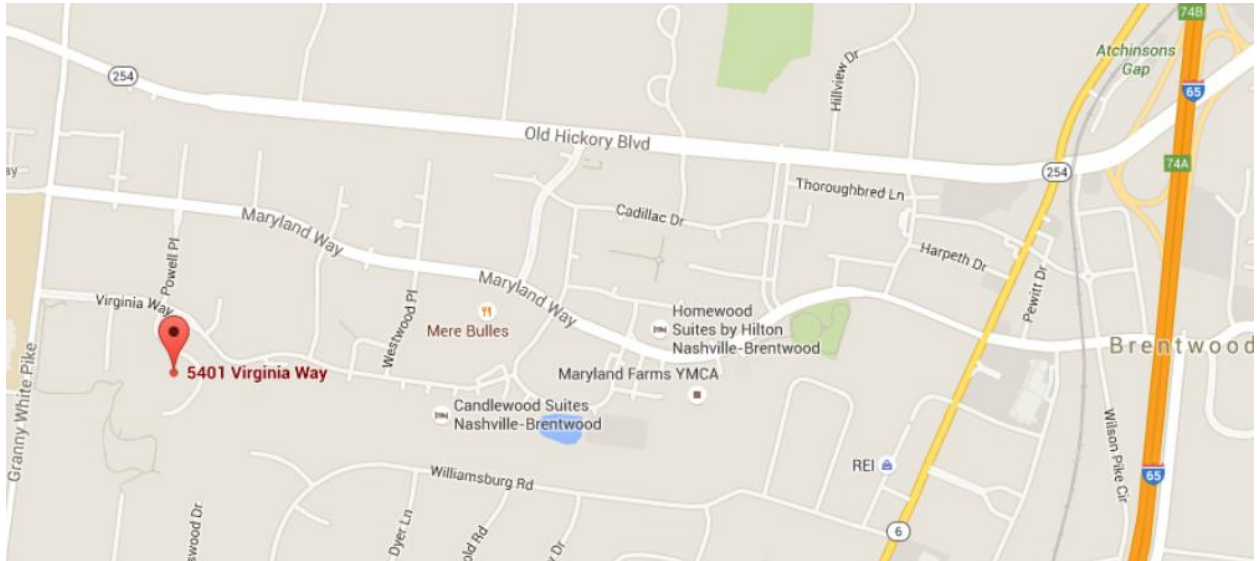

## Welcome to Tractor Supply Company!

Listed below are details for your upcoming event:

Map of Tractor Supply Company is located at 5401 Virginia Way Brentwood, TN 37067

When you enter the property you will go around to the back and park in the open lot.